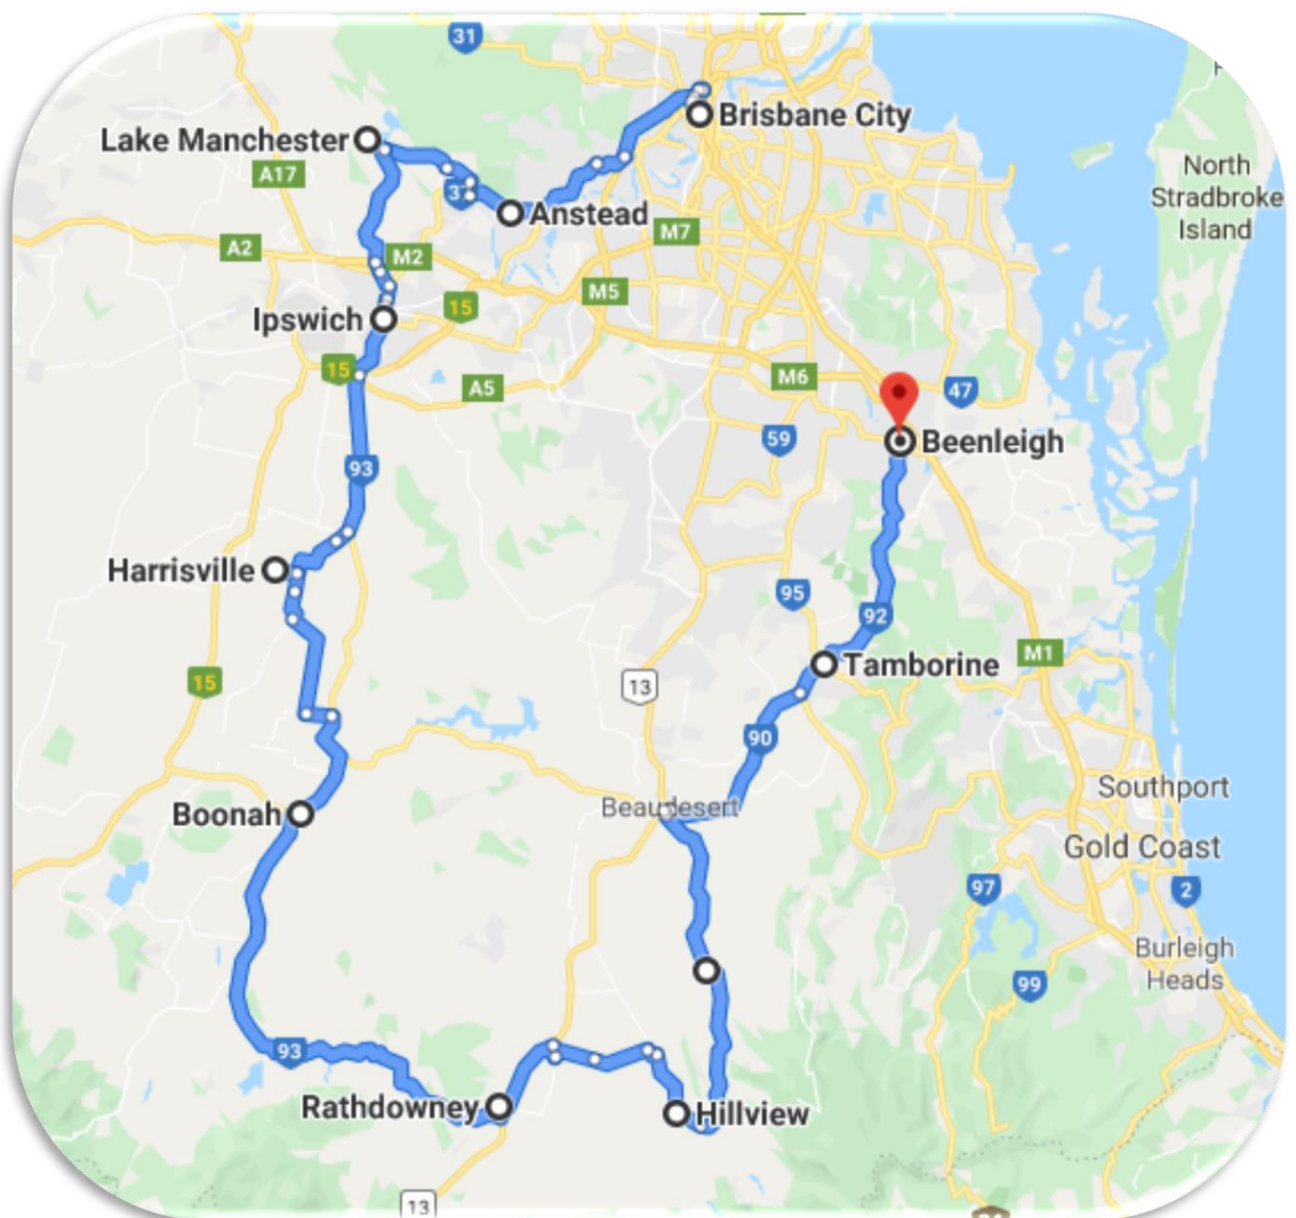

HUB OF THE SCENIC RIM

Brisbane, Ipswich, Boonah, Rathdowney, Beaudesert, Beenleigh

This 300km WandaWay, will take the traveller, through the western suburbs of Brisbane to Ipswich metropolis. Then Fassifern Valley, with agriculture pastures & rural towns to Boonah. Continuing along, the prominence of high peaks & lakes abounds, with Mount Barney the central icon. From Rathdowney experience the grandeur of the McPherson Ranges, with scenic beauty, interesting towns, bush walks, waterfalls & native fauna.

There's Condamine Gorge, source of the Murray River, Spiral Railway Loop, The Lost World, O'Reillys, Binna Burra, wineries, markets & many more to experience, enjoy & remember.

Follow the Albert River, through acreage properties, gorges, to M1 at Yatala, home of the famous pie, followed by a Beenleigh Rum Tour.

Don't hurry or scurry - Ponda, then Wanda out Yonda